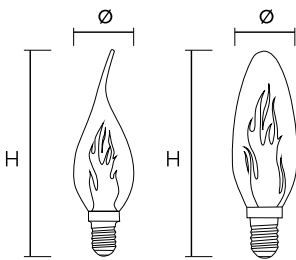

## LED Flicker Flame Candle

- Has the traditional look of the popular special application incandescent lamp, but with the energy saving benefits of LED
- Creates a gentle flickering flame effect that fills any space with a warm inviting glow
- Up to 90% energy saving
- Full glass envelope

### 3 Year Silver Warranty

Code	Lamp Type	Temp	Lm	ØxH (mm)
Non Dimmable				
61030	0.3W LED Flicker Flame Satin Candle - SES	1800K	8	98x35
61031	0.3W LED Flicker Flame Bent Tip Satin Candle - SES			108x35